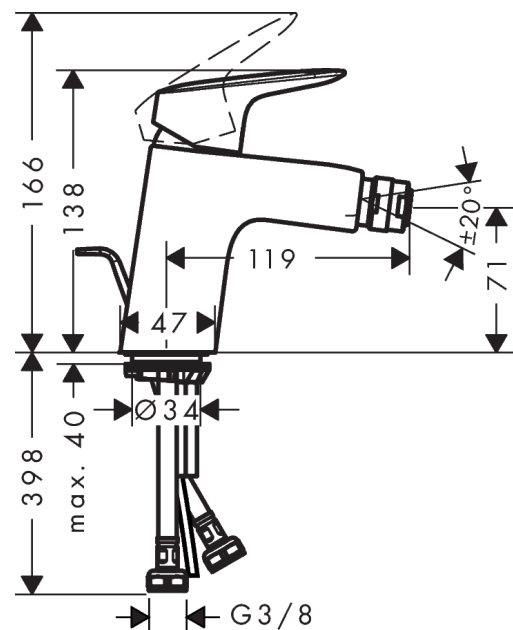

MyCube

Single lever bidet mixer 70 with pop-up waste set

Surfaces: **Chrome** Article Number: **71230000**

Description

product features

- projection 119 mm
- aerator with ball pivot
- normal spray
- flow rate at 3 bar: 7.2 l/min
- ceramic cartridge
- temperature limitation adjustable
- suitable for continuous flow water heaters
- material waste set: synthetic
- connection dimension: DN15
- P-IX 28139/IO
- ACS 17 ACC LY 655, valide jusqu'au 20.06.2022

Technology

Product image

Scale drawing

Flowchart

MyCube

Single lever bidet mixer 70 with pop-up waste set

Surfaces: **Chrome** Article Number: **71230000**

Exploded Drawing

Year of production: >04/17

MyCube

Single lever bidet mixer 70 with pop-up waste set

Surfaces: **Chrome** Article Number: **71230000**

Spare part list

Year of production: >04/17

Pos.	Description	Article Number	PC	PU
1	handle	92224000	10	1
2	screw cover	96338000	1	1
3	flange	97406000	6	1
4	nut	97209000	5	1
5	O-Ring 32x2	98193000	1	1
6	cartridge, assy	92730000	11	1
7	locking screw for handle	95140000	2	1
8	seal	95008000	3	1
9	adapter for cartridge	98750000	4	1
10	O-Ring 30x2	98186000	1	1
11	O-ring 35x2	92604000	2	1
12	ball joint	92036000	7	1
13	aerator M24x1 (7 l/min)	13085000	4	1
14	screw M8 x 68	97736000	2	1
15	seal Ø 42	98722000	2	1
16	fixing set	96016000	8	1
17	connection hose 450 mm M8x0,75 G3/8	97206000	8	1
18	O-ring 6,6x1,6	93019000	1	1
19	pull rod	96657000	4	1
a	pop up waste	92168000	9	1