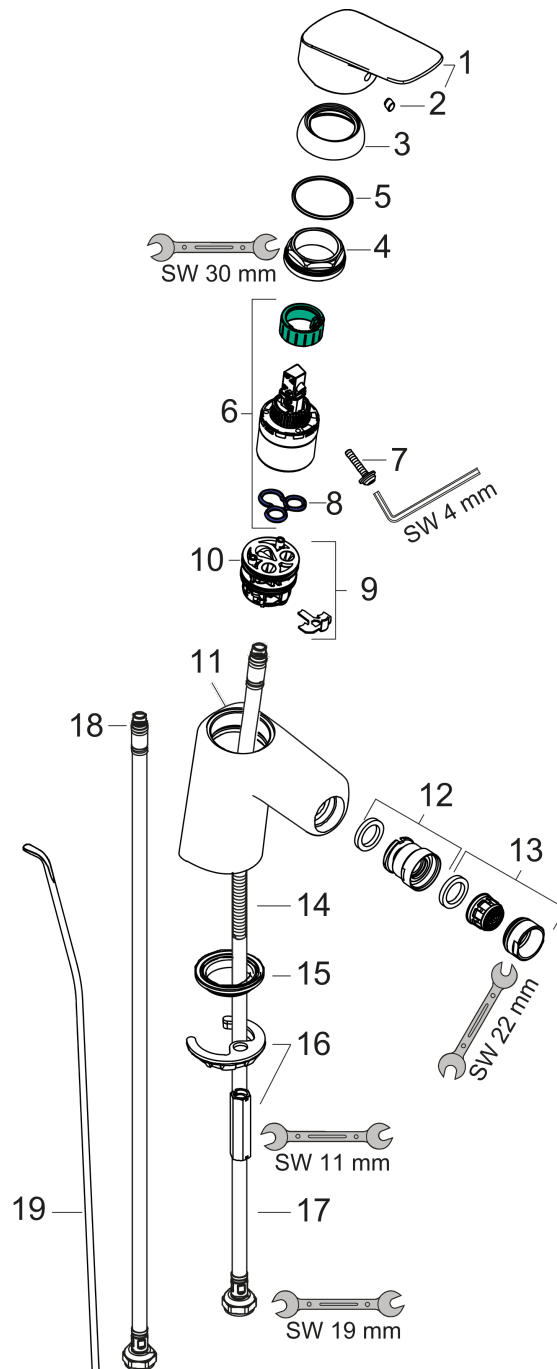

MyCube

Single lever bidet mixer 70 with pop-up waste set

Surfaces: **Chrome** Article Number: **71230000**

Description

product features

- projection 119 mm
- aerator with ball pivot
- normal spray
- flow rate at 3 bar: 7.2 l/min
- ceramic cartridge
- temperature limitation adjustable
- suitable for continuous flow water heaters
- material waste set: synthetic
- connection dimension: DN15
- P-IX 28139/IO
- ACS 17 ACC LY 655, valide jusqu'au 20.06.2022

Technology

Product image

Scale drawing

Flowchart

MyCube

Single lever bidet mixer 70 with pop-up waste set

Surfaces: **Chrome** Article Number: **71230000**

Exploded Drawing

Year of production: >04/17

MyCube

Single lever bidet mixer 70 with pop-up waste set

Surfaces: **Chrome** Article Number: **71230000**

Spare part list

Year of production: >04/17

Pos.	Description	Article Number	PC	PU
1	handle	92224000	10	1
2	screw cover	96338000	1	1
3	flange	97406000	6	1
4	nut	97209000	5	1
5	O-Ring 32x2	98193000	1	1
6	cartridge, assy	92730000	11	1
7	locking screw for handle	95140000	2	1
8	seal	95008000	3	1
9	adapter for cartridge	98750000	4	1
10	O-Ring 30x2	98186000	1	1
11	O-ring 35x2	92604000	2	1
12	ball joint	92036000	7	1
13	aerator M24x1 (7 l/min)	13085000	4	1
14	screw M8 x 68	97736000	2	1
15	seal Ø 42	98722000	2	1
16	fixing set	96016000	8	1
17	connection hose 450 mm M8x0,75 G3/8	97206000	8	1
18	O-ring 6,6x1,6	93019000	1	1
19	pull rod	96657000	4	1
a	pop up waste	92168000	9	1