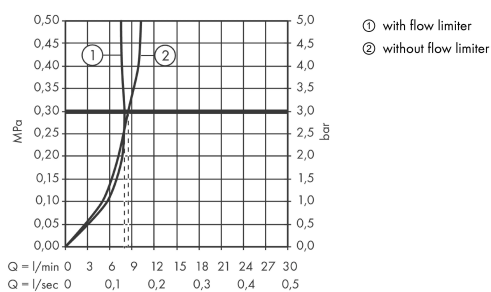

MyCube

Single lever bidet mixer 70 with pop-up waste set

Surfaces: **Chrome** Article Number: **71230000**

Description

product features

- projection 119 mm
- aerator with ball pivot
- normal spray
- flow rate at 3 bar: 7.2 l/min
- ceramic cartridge
- temperature limitation adjustable
- suitable for continuous flow water heaters
- material waste set: synthetic
- connection dimension: DN15
- P-IX 28139/IO
- ACS 17 ACC LY 655, valide jusqu'au 20.06.2022

Technology

Product image

Scale drawing

Flowchart

MyCube

Single lever bidet mixer 70 with pop-up waste set

Surfaces: **Chrome** Article Number: **71230000**

Exploded Drawing